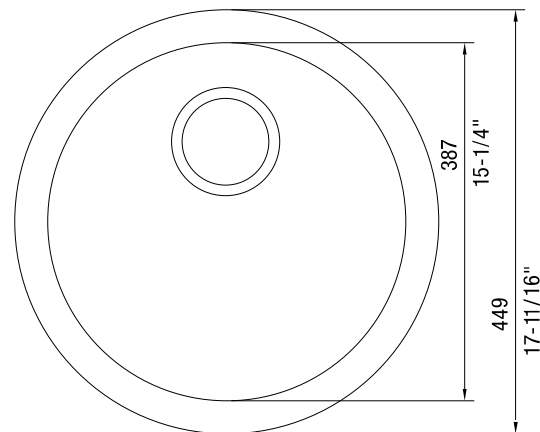

FEATURED MODEL

511632 Bar Bowl, 6-5/8" bowl depth, ANTHRACITE

ADDITIONAL MODELS

- 511631 Bar Bowl, 6-5/8" bowl depth, WHITE
- 513381 Bar Bowl, 6-5/8" bowl depth, BISCUIT
- 513382 Bar Bowl, 6-5/8" bowl depth, METALLIC GRAY
- 515803 Bar Bowl, 6-5/8" bowl depth, CAFE BROWN
- 517143 Bar Bowl, 6-5/8" bowl depth, BISCOTTI
- 517699 Bar Bowl, 6-5/8" bowl depth, TRUFFLE
- 518911 Bar Bowl, 6-5/8" bowl depth, CINDER

JOB INFORMATION

Job Name: _____

Contact: _____

Date Specified: _____

Specifier: _____

Contractor: _____

NOMINAL DIMENSIONS

Model 511632 shown

OVERALL	CUT OUT SIZE	BOWL DEPTH	DRAIN
17-11/16"	16-15/16"	6-5/8"	3-1/2"

DXF cutout templates available on our website.

BLANCO AMERICA

800.451.5782
 www.blancoamerica.com

© 2013 BLANCO AMERICA

6/13

SPEC-003