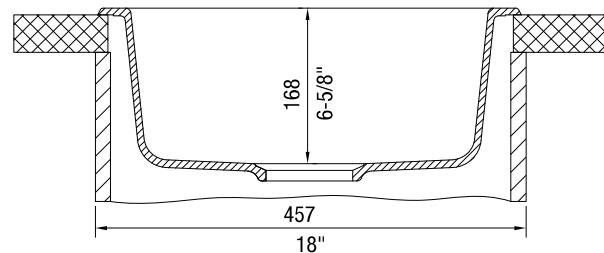

Versatile dual deck design can be installed as a drop-in or undermount.

FEATURES

- Required outside cabinet: 18" (drop-in), 21" (undermount)
- 80% solid granite
- Heat resistant up to 536°F
- Unsurpassed cleanability backed by industry leading 7 patents!
- Resistant to scratches, stains and all household acids and alkali solutions
- Template provided for drop-in only
- Undermount clips NOT included
- Undermount template must be created by fabricator
- Limited lifetime warranty

JOB INFORMATION

Job Name: _____

Contact: _____

Date Specified: _____

Specifier: _____

Contractor: _____

NOMINAL DIMENSIONS

Model 511632 shown

OVERALL	CUT OUT SIZE	BOWL DEPTH	DRAIN
17-11/16"	16-15/16"	6-5/8"	3-1/2"

DXF cutout templates available on our website.

BLANCO AMERICA

800.451.5782
 www.blancoamerica.com

© 2013 BLANCO AMERICA

6/13

SPEC-003